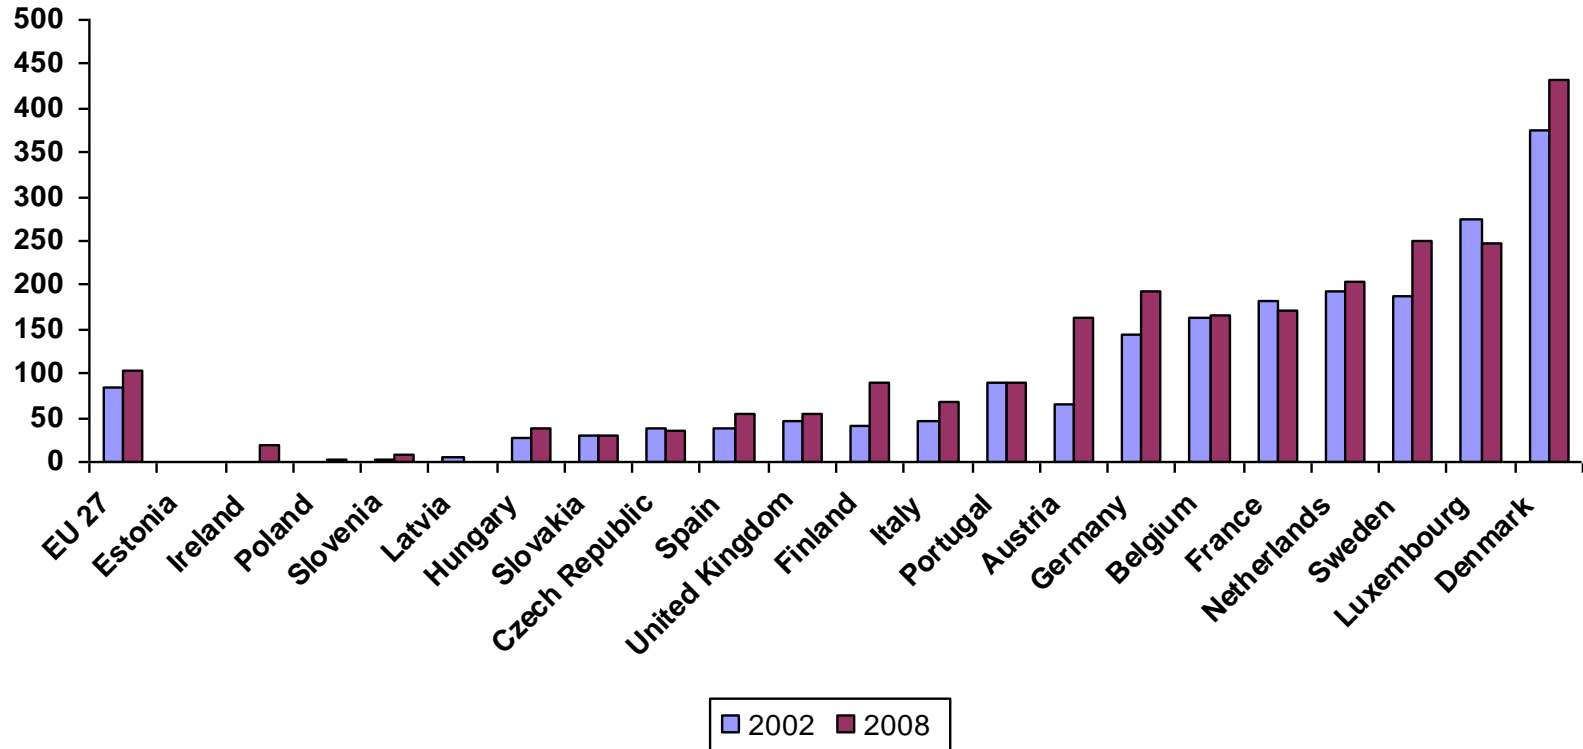

Trends in incineration of municipal waste

Kg per year and per capita

Source: derived from Eurostat 2010