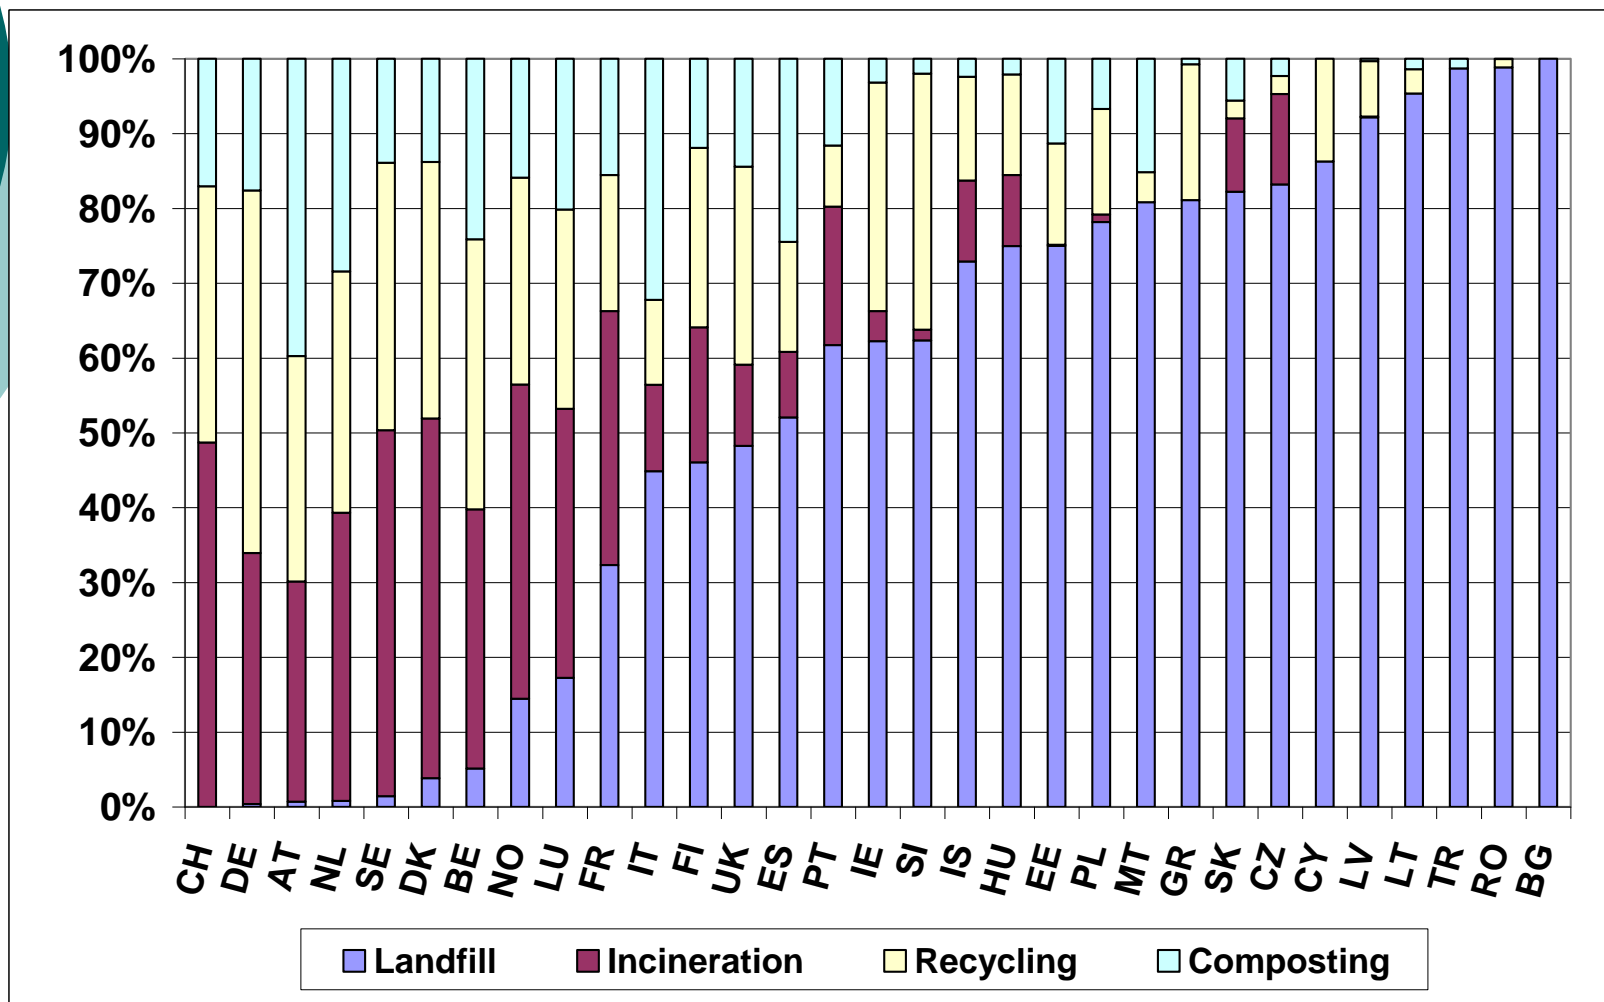

Waste and resource efficiency

Julio García Burgués
Head of the Waste Management Unit
European Commission – DG Environment

21 November 2011 - ESWET Workshop

Trends in recycling of Municipal Solid Waste - 2009

Municipal waste Generation and Management in the EU

Kg of per capita and per year

Source: Eurostat 2010

Trends in recycling of Municipal Solid Waste - 2007

Source: Eurostat and for Luxembourg, Norway and the Czech Republic ETC/SCP, 2009

Trends in incineration of municipal waste

Kg per year and per capita

Source: derived from Eurostat 2010