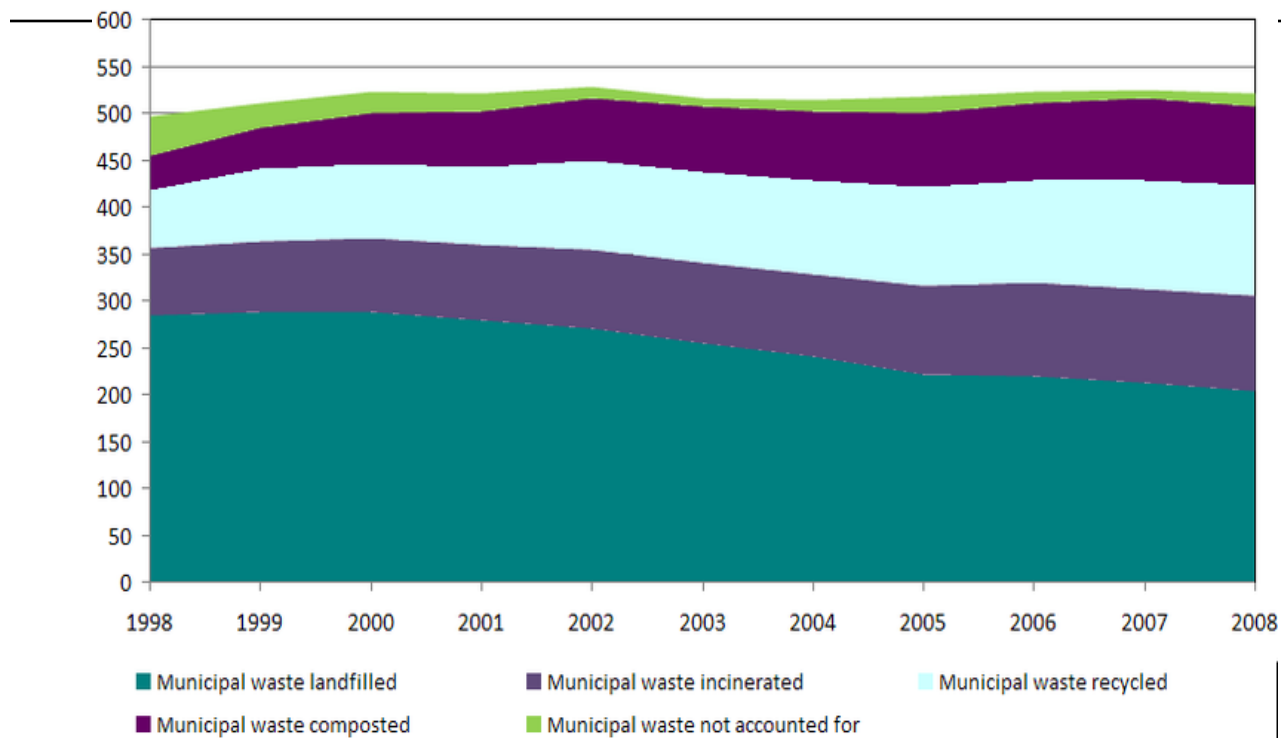

Municipal waste Generation and Management in the EU

Kg of per capita and per year

Source: Eurostat 2010

Trends in recycling of Municipal Solid Waste - 2007

Source: Eurostat and for Luxembourg, Norway and the Czech Republic ETC/SCP, 2009