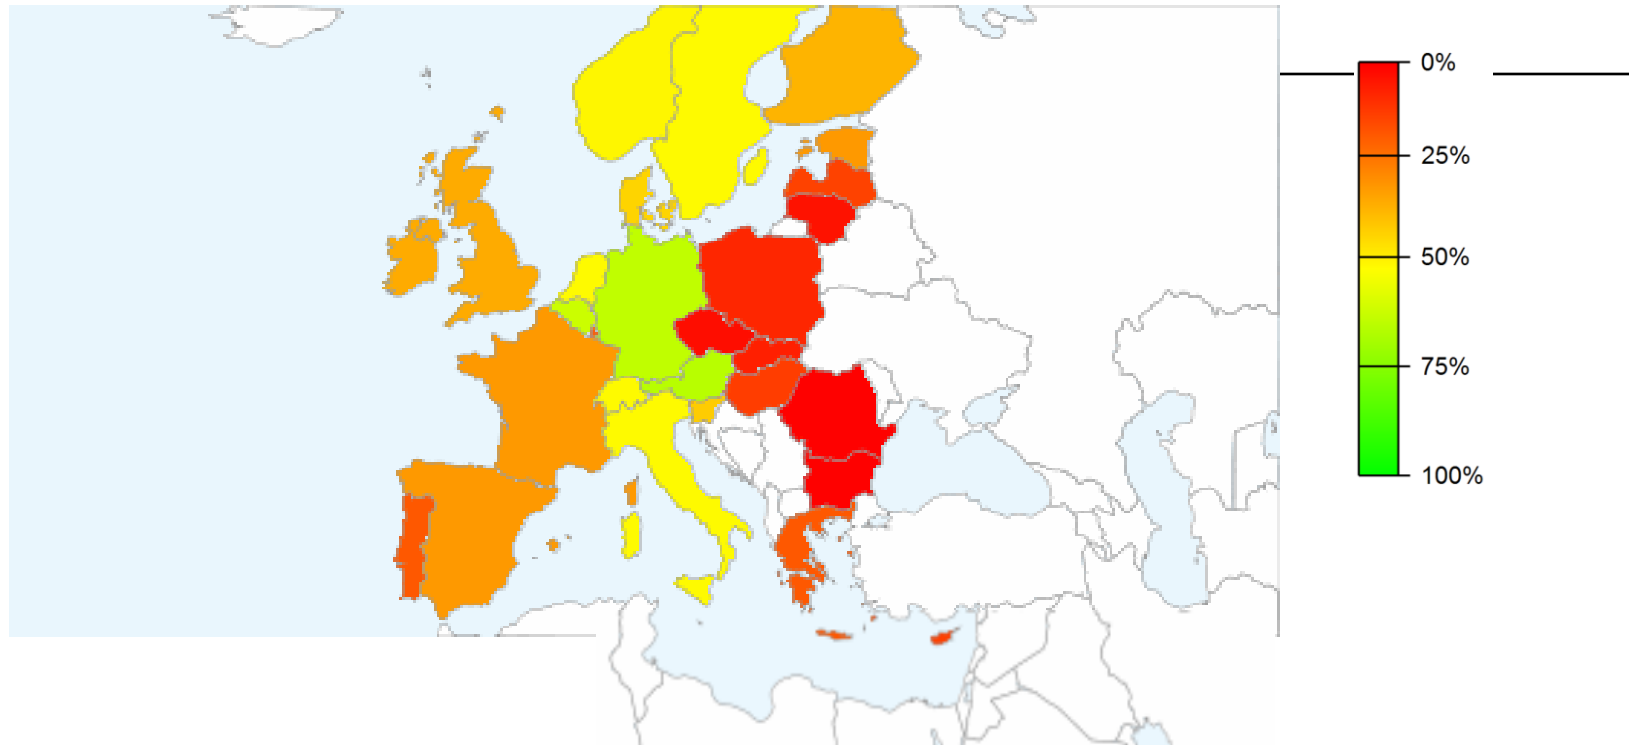

Waste and resource efficiency

Julio García Burgués
Head of the Waste Management Unit
European Commission – DG Environment

21 November 2011 - ESWET Workshop

Trends in recycling of Municipal Solid Waste - 2009

Municipal waste Generation and Management in the EU

Kg of per capita and per year

Source: Eurostat 2010

Trends in recycling of Municipal Solid Waste - 2007

Source: Eurostat and for Luxembourg, Norway and the Czech Republic ETC/SCP, 2009

Trends in incineration of municipal waste

Kg per year and per capita

Source: derived from Eurostat 2010